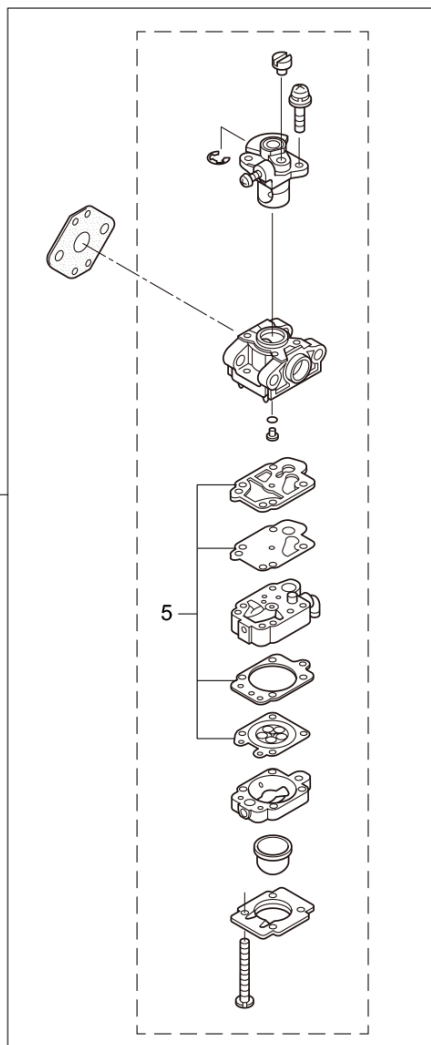

### CONTENTS

1. PARTS KIT.....	1
2. MAIN BODY .....	3
3. ACCESSORIES .....	7
4. ENGINE .....	9
5. CARBURETOR, RECOIL STARTER.....	13

2021. 04.

P/N 523901-3

KJHTL55D  
1. PARTS KIT

1

2

3

4

5

6

Status	Position	Parts Number	Parts Name	Unit Quantity	Lot Order Quantity	Remarks
	1	247692	CYLINDER KIT	1	5	
	2	247683	PISTON KIT	1		
	3	247660	CLUTCH KIT	1	5	
	4	247885	CARBURETOR KIT	1	5	Incl.5
	5	247867	CARBURETOR PARTS KIT	1	5	
	6	247884	FUEL HOSE/FILTER KIT	1	5	

KJHTL55D  
2. MAIN BODY

Status	Position	Parts Number	Parts Name	Unit Quantity	Lot Order Quantity	Remarks
	1	362389	KJHTL55D	1		
	2	270519	CUTTER ASSY	1		Incl.2-44
	3	271595	REAR HANDLE ASSY	1		Incl.4-14
	4	270560	RAER HANDLE(L)	1		
	5	270561	REAR HANDLE(R)	1		
	6	270401	SPRING	1		
	7	270402	SPRING	1		
	8	271596		1		
	9	270563	LEVER	1		
	10	270406	STOP LEVER	1		
	11	270407	STOPPER(A)	1		
	12	270564	SCREW	2	5	
	13	270408	SCREW	4	5	
	14	270085	LABEL	1		
	15	270566	LABEL	1		
	16	270521	SCREW	1	5	
	17	997253	HEXAGON NUT (M6)	1	10	M6
	18	270120	BOLT	1	5	M6x40
	19	270241	FRONT HANDLE	1		
	20	991941	U-NUT	2	10	M6
	21	581910	BOLT M6X40	2	5	M6x40
	22	270548	UPPER RECEIVER	1		
	23	270799	LOWER RECEIVER	1		
	24	270800	PLATE	1		
	25	270801	SCREW	1	5	
	26	270021	CLUTCH DRUM	1		
	27	270551	PINION	1		
	28	270552	CRANK COMP	1		
	29	271225	ROD	2		
	30	270554	GUIDE PLATE	1		
	31	270555	BLADE	2		
	32	270567	FELT	1		
	33	274877	BLADE GUARD W	1		
	34	580767	BEARING 6001 2RS	2		#6001 2RS
	35	270423	BEARING 608ZZ	2		
	36	270556	SCREW	2	5	
	37	270557	SCREW	7	5	
△	38	991914	SCREW	4	1	
	39	270558	NUT	2		
	40	991941	U-NUT	4	10	M6
	41	991913	WASHER	4	10	

Status	Position	Parts Number	Parts Name	Unit Quantity	Lot Order Quantity	Remarks
	42	580777	SNAP RING	1	5	#26
	43	270559	SNAP RING	1	5	
	44	991937	GREASE NIPPLE	1	10	M6
	45	270523	COVER OF BLADE	1		
	46	270030	SCREW	2	5	M6x20
	47	270524	TUBE	1		
	48	266960	LABEL	1		
	49	266957	LABEL	1		
	50	269433	LABEL	1		107dB