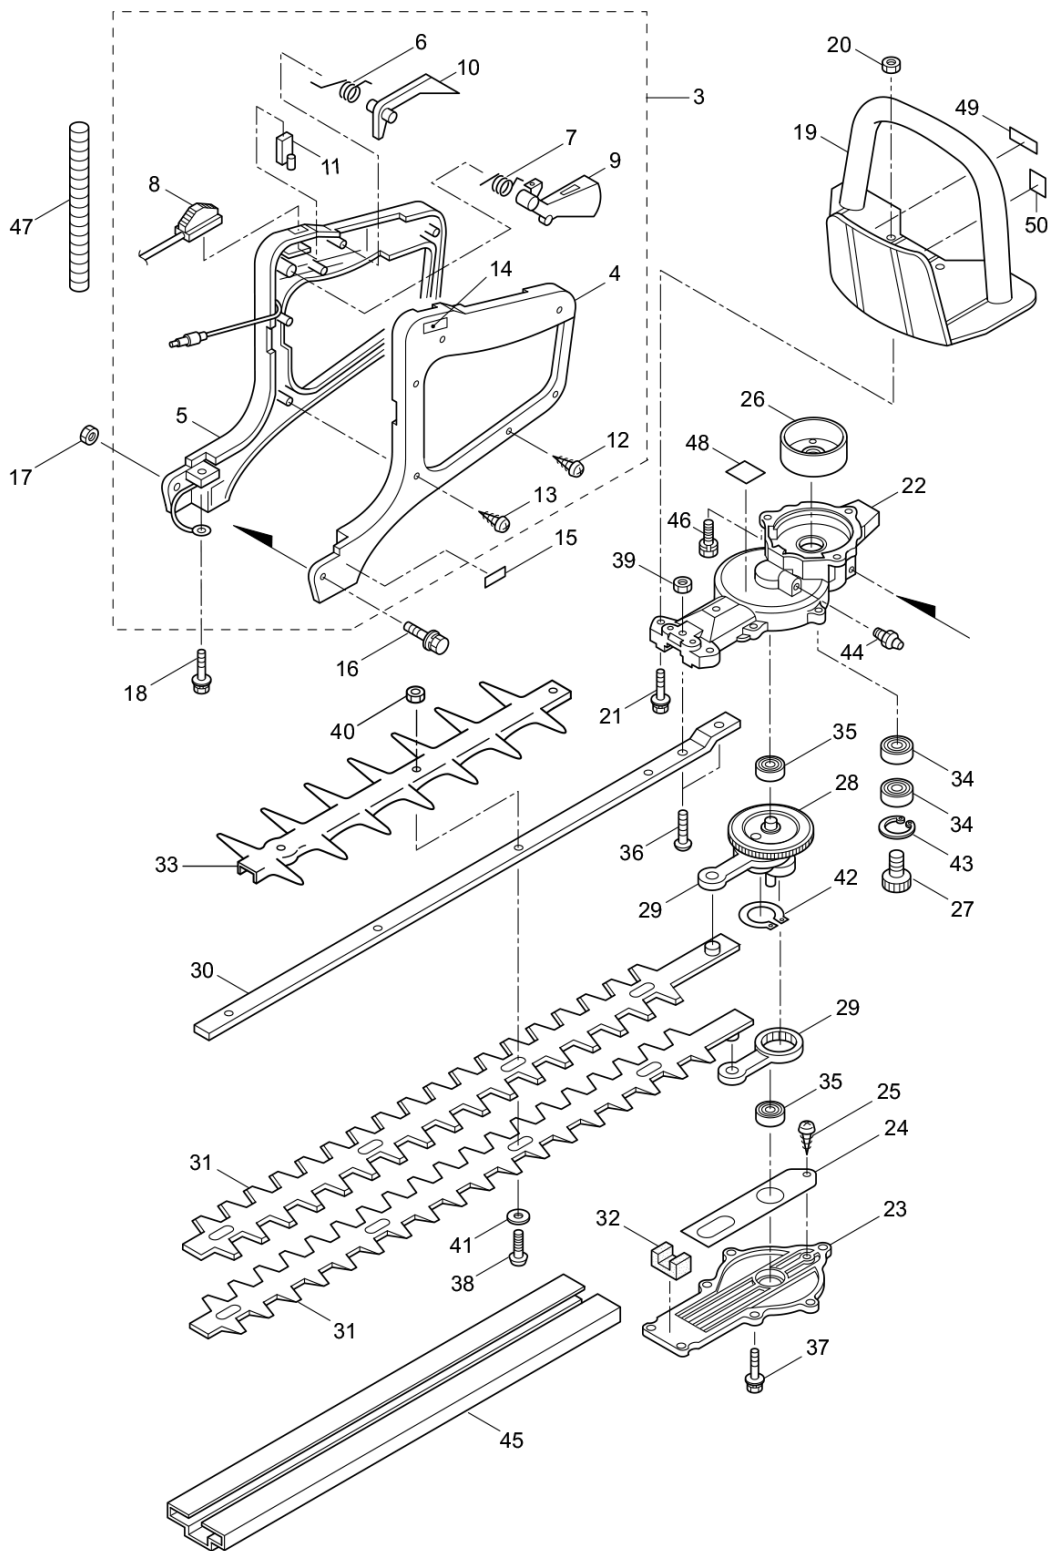

4

5

6

Status	Position	Parts Number	Parts Name	Unit Quantity	Lot Order Quantity	Remarks
	1	247692	CYLINDER KIT	1	5	
	2	247683	PISTON KIT	1		
	3	247660	CLUTCH KIT	1	5	
	4	247885	CARBURETOR KIT	1	5	Incl.5
	5	247867	CARBURETOR PARTS KIT	1	5	
	6	247884	FUEL HOSE/FILTER KIT	1	5	

KJHTL55D  
2. MAIN BODY

Status	Position	Parts Number	Parts Name	Unit Quantity	Lot Order Quantity	Remarks
	1	362389	KJHTL55D	1		
	2	270519	CUTTER ASSY	1		Incl.2-44
	3	271595	REAR HANDLE ASSY	1		Incl.4-14
	4	270560	RAER HANDLE(L)	1		
	5	270561	REAR HANDLE(R)	1		
	6	270401	SPRING	1		
	7	270402	SPRING	1		
	8	271596		1		
	9	270563	LEVER	1		
	10	270406	STOP LEVER	1		
	11	270407	STOPPER(A)	1		
	12	270564	SCREW	2	5	
	13	270408	SCREW	4	5	
	14	270085	LABEL	1		
	15	270566	LABEL	1		
	16	270521	SCREW	1	5	
	17	997253	HEXAGON NUT (M6)	1	10	M6
	18	270120	BOLT	1	5	M6x40
	19	270241	FRONT HANDLE	1		
	20	991941	U-NUT	2	10	M6
	21	581910	BOLT M6X40	2	5	M6x40
	22	270548	UPPER RECEIVER	1		
	23	270799	LOWER RECEIVER	1		
	24	270800	PLATE	1		
	25	270801	SCREW	1	5	
	26	270021	CLUTCH DRUM	1		
	27	270551	PINION	1		
	28	270552	CRANK COMP	1		
	29	271225	ROD	2		
	30	270554	GUIDE PLATE	1		
	31	270555	BLADE	2		
	32	270567	FELT	1		
	33	274877	BLADE GUARD W	1		
	34	580767	BEARING 6001 2RS	2		#6001 2RS
	35	270423	BEARING 608ZZ	2		
	36	270556	SCREW	2	5	
	37	270557	SCREW	7	5	
△	38	991914	SCREW	4	1	
	39	270558	NUT	2		
	40	991941	U-NUT	4	10	M6
	41	991913	WASHER	4	10	

Status	Position	Parts Number	Parts Name	Unit Quantity	Lot Order Quantity	Remarks
	42	580777	SNAP RING	1	5	#26
	43	270559	SNAP RING	1	5	
	44	991937	GREASE NIPPLE	1	10	M6
	45	270523	COVER OF BLADE	1		
	46	270030	SCREW	2	5	M6x20
	47	270524	TUBE	1		
	48	266960	LABEL	1		
	49	266957	LABEL	1		
	50	269433	LABEL	1		107dB

KJHTL55D  
3. ACCESSORIES

Status	Position	Parts Number	Parts Name	Unit Quantity	Lot Order Quantity	Remarks
	1	264606	TOOL SET	1		Incl.2-4
×	2	264607	PLUG WRENCH	1		
	3	219431	SPANNER	1		3mm
	4	219432	WRENCH	1		4mm
	5	275026		1		
	6	275034		1		
	7	523901		1		KJHTL55D