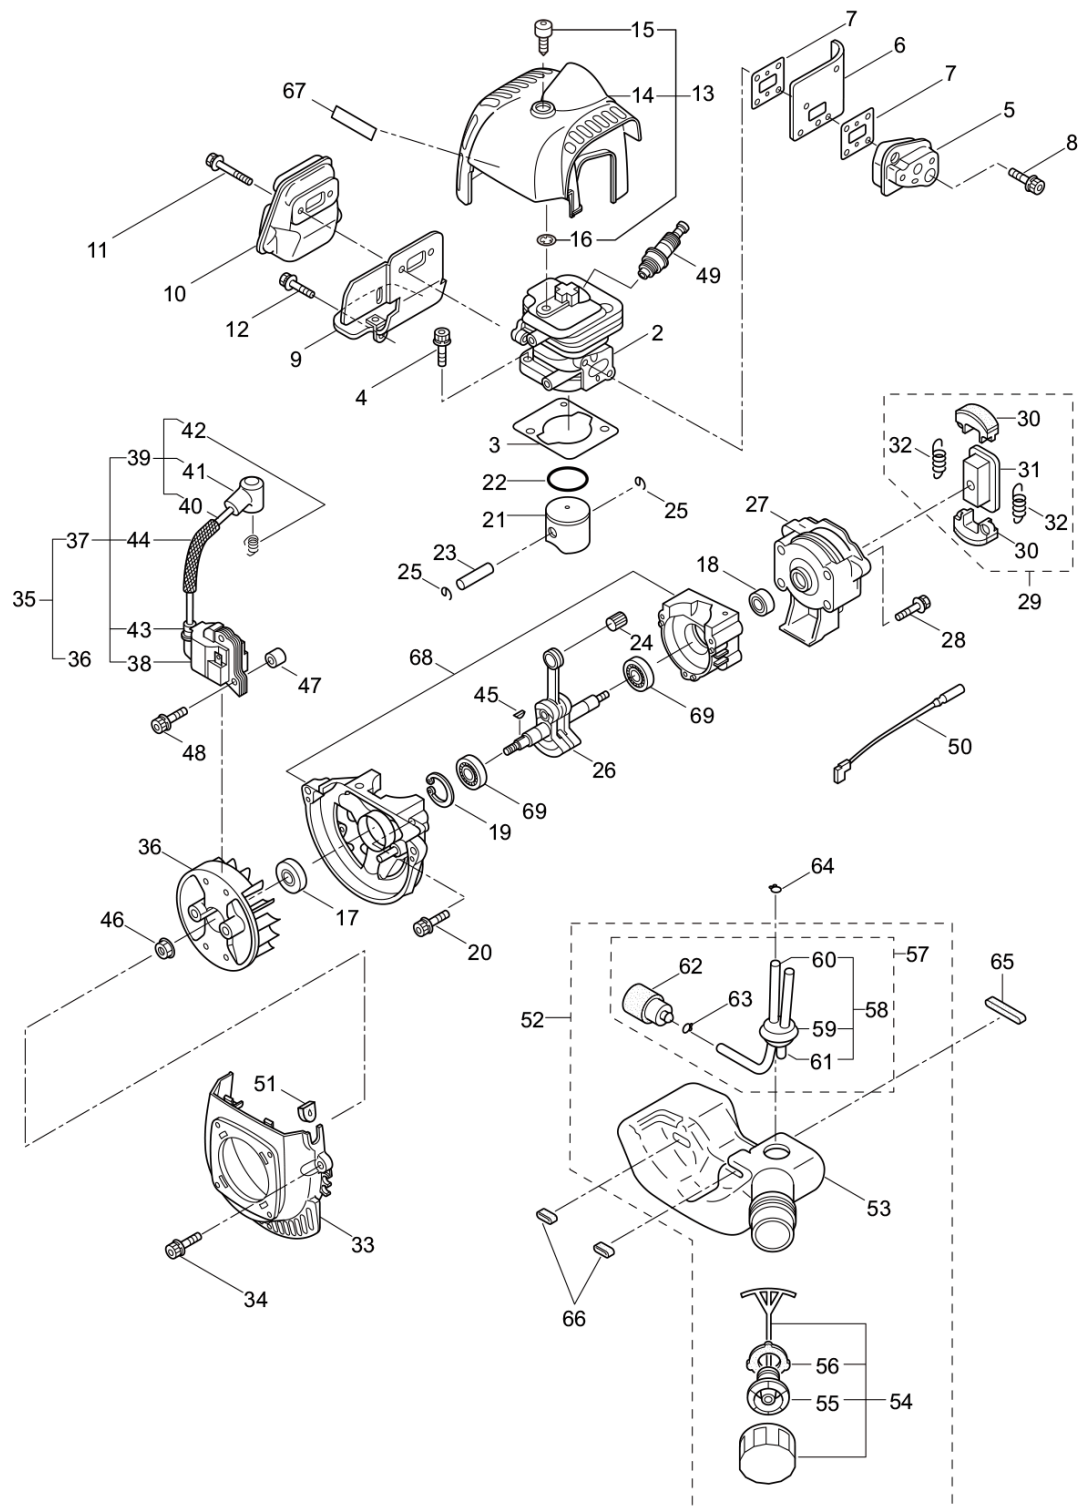

KJHTL55D
4. ENGINE

Status	Position	Parts Number	Parts Name	Unit Quantity	Lot Order Quantity	Remarks
	1	859707		1		LE230/187
	2	264981	CYLINDER	1		New gasket required
	3	263770	GASKET	1	5	
	4	267290	CAP SCREW	2	5	M5x20
	5	265802	INSULATOR	1		New gasket required
	6	265794	AIR DUCT	1		
	7	261171	GASKET	2	5	
	8	265924	CAP SCREW	2	5	M5x25
	9	280772	GASKET COMP.	1		
	10	280571	MUFFLER	1		
	11	264223	CAP SCREW M5X40	2	10	M5x40
	12	261607	CAP SCREW	1	10	M5x16
	13	286408	TOP COVER	1		Incl.14-16
	14	280747	TOP COVER	1		
	15	286399	BOLT	1		M5
	16	286270	WASHER	1		M5
	17	262712	OIL SEAL	1		TC10267
	18	262713	OIL SEAL	1		TC10207
	19	054676	RING SNAP	1	5	#26
	20	261246	CAP SCREW	3	10	M5x25
	21	283265	PISTON	1		
	22	263789	PISTON RING	1		
	23	281185	PISTON PIN	1		
	24	261037	BEARING NEEDLE KBK8x11x11.8x1	1		KBK8x11x11.8x1
	25	261576	CLIP PISTON	2		
	26	264643	SHAFT CPL.	1		
	27	264585	CLUTCH HOUSING	1		
	28	261607	CAP SCREW	4	10	M5x16
	29	280404	CLUTCH ASSY	1		Incl.30-32
	30	280568	CLUTCH SHOE	2		(2)required
	31	280569	CLUTCH BOSS	1		
	32	280570	SPRING	2		(2)required
	33	280748	FAN COVER	1		
	34	261250	CAP SCREW	3	10	M5x20
	35	267384	ROTOR ASSY	1		Incl.36-44
	36	263570	ROTOR	1		
	37	267400	IGNITION COIL ASSY	1		Incl.38-42
	38	267401	COIL	1		
	39	267403	CORD ASSY	1		Incl.40-42
	40	267404	CORD	1		
	41	261074	PLUG BOOT	1		
	42	261075	CONNECTOR	1		
	43	261072	CAP	1